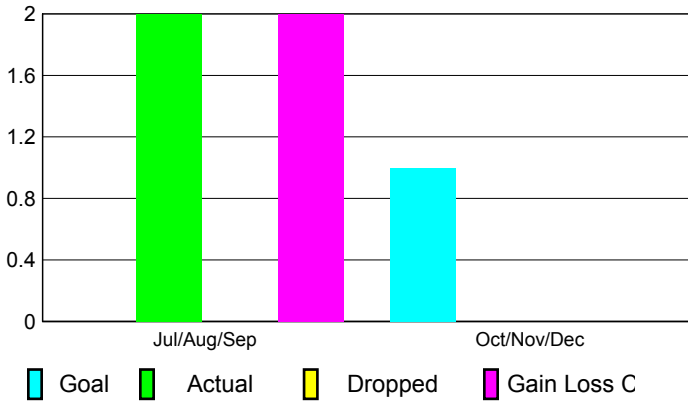

2010-2011 GMT Reports for District (or Undistricted) **District 108 LA**

GMT: **Federico STEINHAUS**

Location: **ITALY**

GMT CA: **4**

CLUBS

**Club Results
2010-2011**

**Clubs
2009-2010**

Month	New Club Goal	Actual New Clubs	Actual Dropped Clubs	Gain/Loss of Clubs	Gain/Loss of Clubs
Jul/Aug/Sep	0	2	0	2	0
Oct/Nov/Dec	1	0	0	0	2
Totals	1	2	0	2	2

Club Results 2010-2011

Goal, New, Dropped, Gain/Loss

Comparison of Club Gain/Loss

Current Year Compared to the Previous Year

YTD Status Quo Clubs 2010-2011

Status Quo Clubs Compared to Status Quo Members

MEMBERSHIP