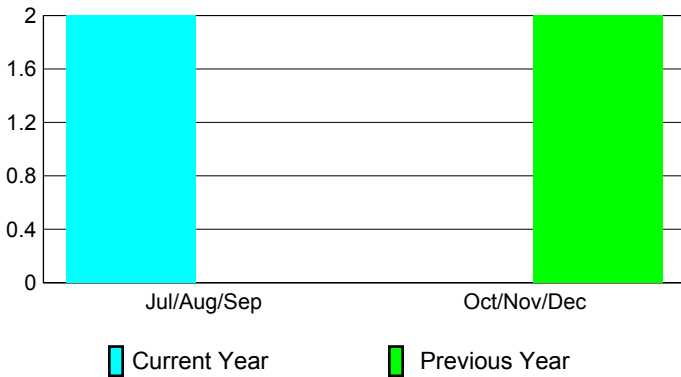

2010-2011 GMT Reports for District (or Undistricted) **District 108 LA**

GMT: **Federico STEINHAUS**

Location: **ITALY**

GMT CA: **4**

CLUBS

**Club Results
2010-2011**

**Clubs
2009-2010**

Month	New Club Goal	Actual New Clubs	Actual Dropped Clubs	Gain/Loss of Clubs	Gain/Loss of Clubs
Jul/Aug/Sep	0	2	0	2	0
Oct/Nov/Dec	1	0	0	0	2
Totals	1	2	0	2	2

Club Results 2010-2011

Goal, New, Dropped, Gain/Loss

Comparison of Club Gain/Loss

Current Year Compared to the Previous Year

YTD Status Quo Clubs 2010-2011

Status Quo Clubs Compared to Status Quo Members

MEMBERSHIP