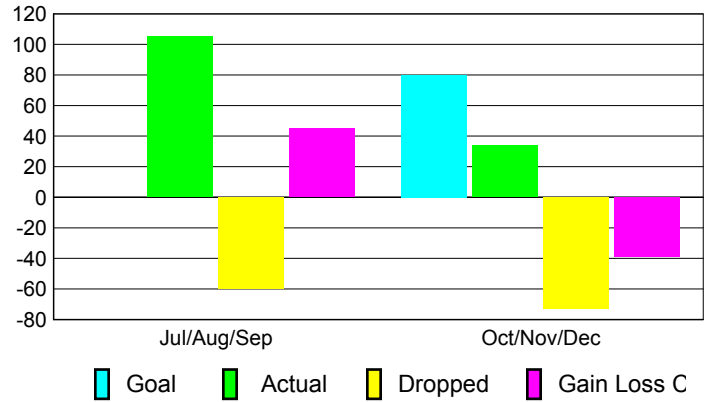

Membership Results 2010-2011

Goal, New, Dropped, Gain/Loss