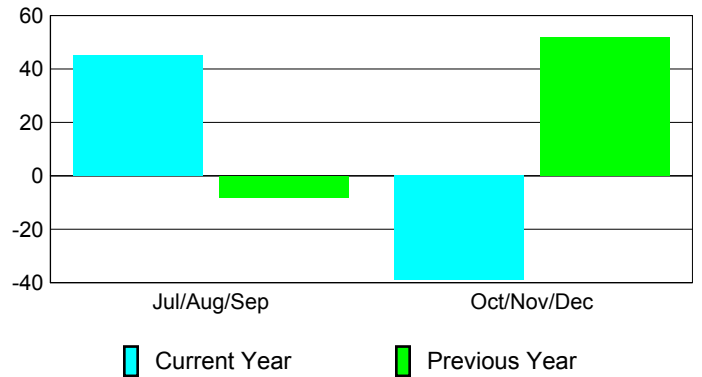

Comparison of Membership Gain/Loss

Current Year Compared to the Previous Year